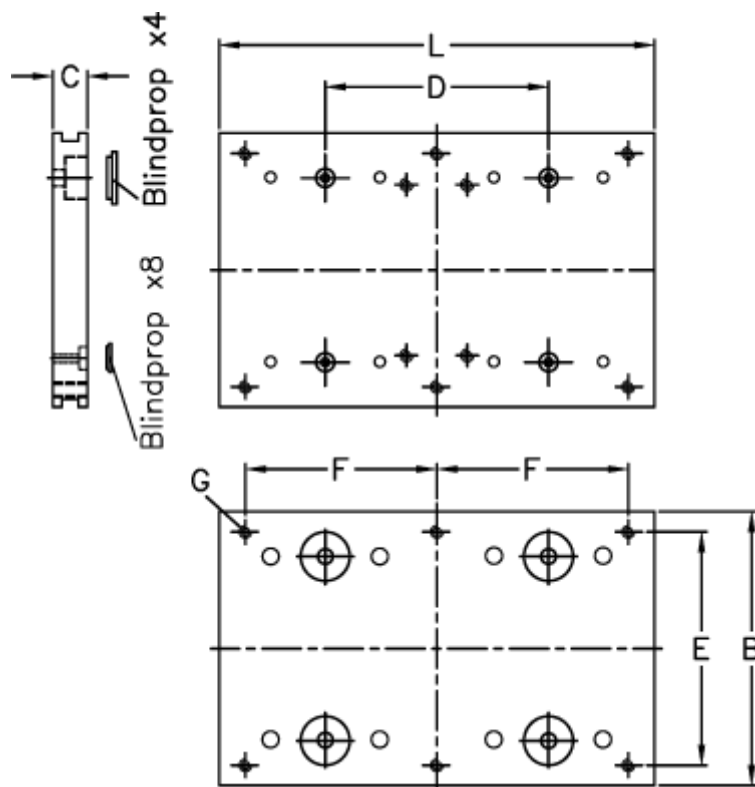

Article number: 057113025180

Description: Hepco GV3 carriage plate CP 25 25 L180

Measures

B	= 80
C	= 11.50
d	= 120
E	= 65
F	= 164
For bearing	= 25
For slide	= S/NS 25
L	= 180

Threaded hole G = 4 x M6